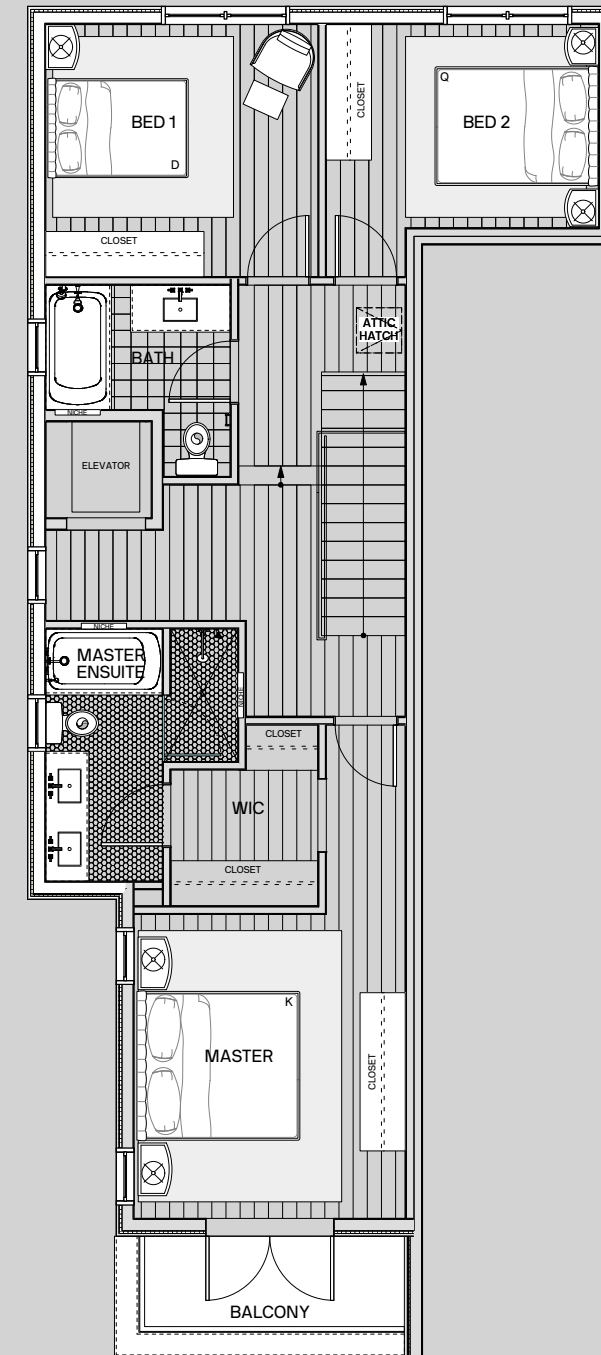

UNIT A

3 BEDROOMS + 2 1/2 BATHS
BALCONY + LARGE PRIVATE PATIO
ELEVATOR READY

1905 SQFT

MAIN FLOOR - A

SECOND FLOOR - A