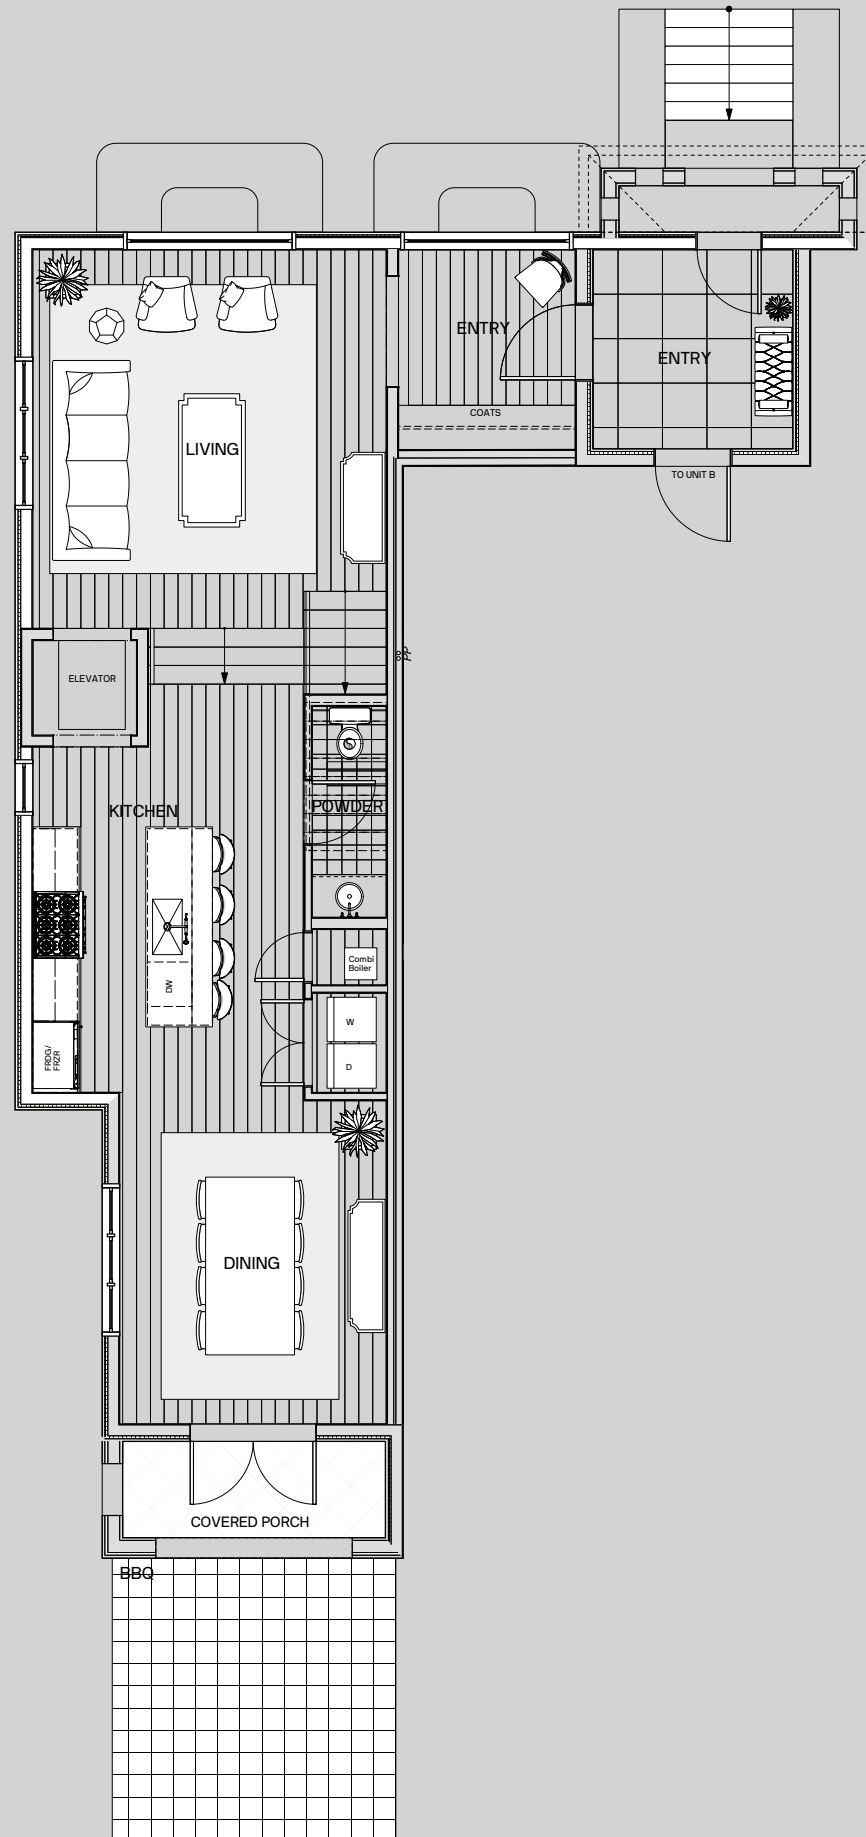

UNIT A

3 BEDROOMS + 2 1/2 BATHS
BALCONY + LARGE PRIVATE PATIO
ELEVATOR READY

1905 SQFT

MAIN FLOOR - A

SECOND FLOOR - A