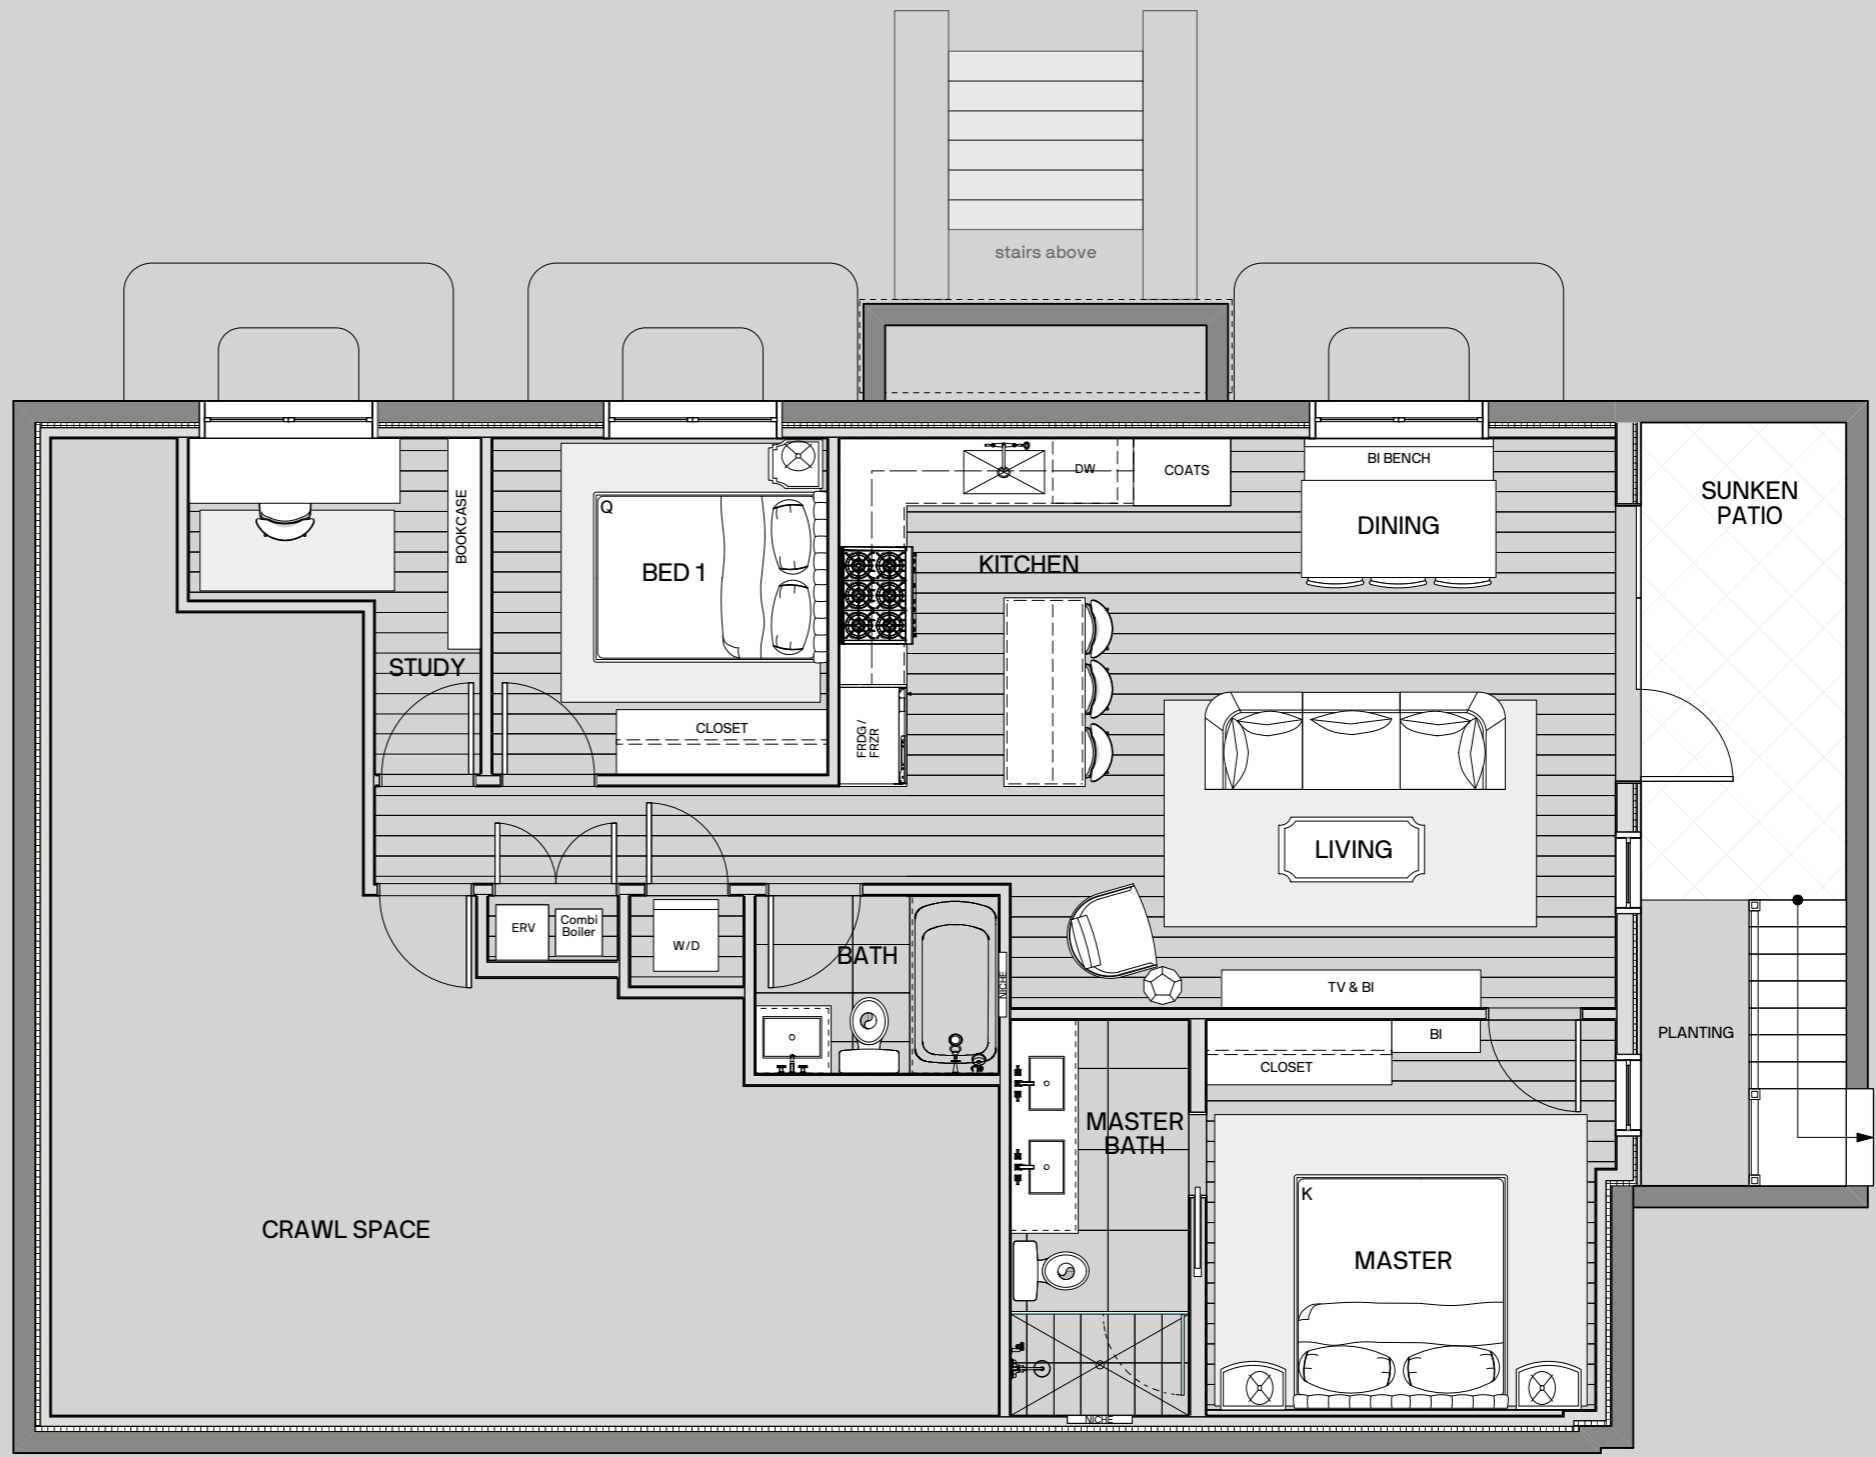

UNIT D

2 BEDROOMS + DEN + 2 BATHS
 PRIVATE PATIO
 LARGE STORAGE SPACE

1033 SQFT

MAIN FLOOR - D